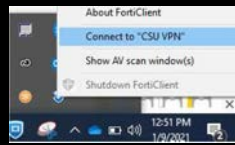

CHICAGO STATE UNIVERSITY INFORMATION TECHNOLOGY DIVISION

9501 S. KING DR. DPH 122
CHICAGO, IL For Client icon, which is a blue

Sign in to your account

Microsoft Authenticator

6. After installing Microsoft Authenticator, open the app on your phone, and follow the prompts to add an account.